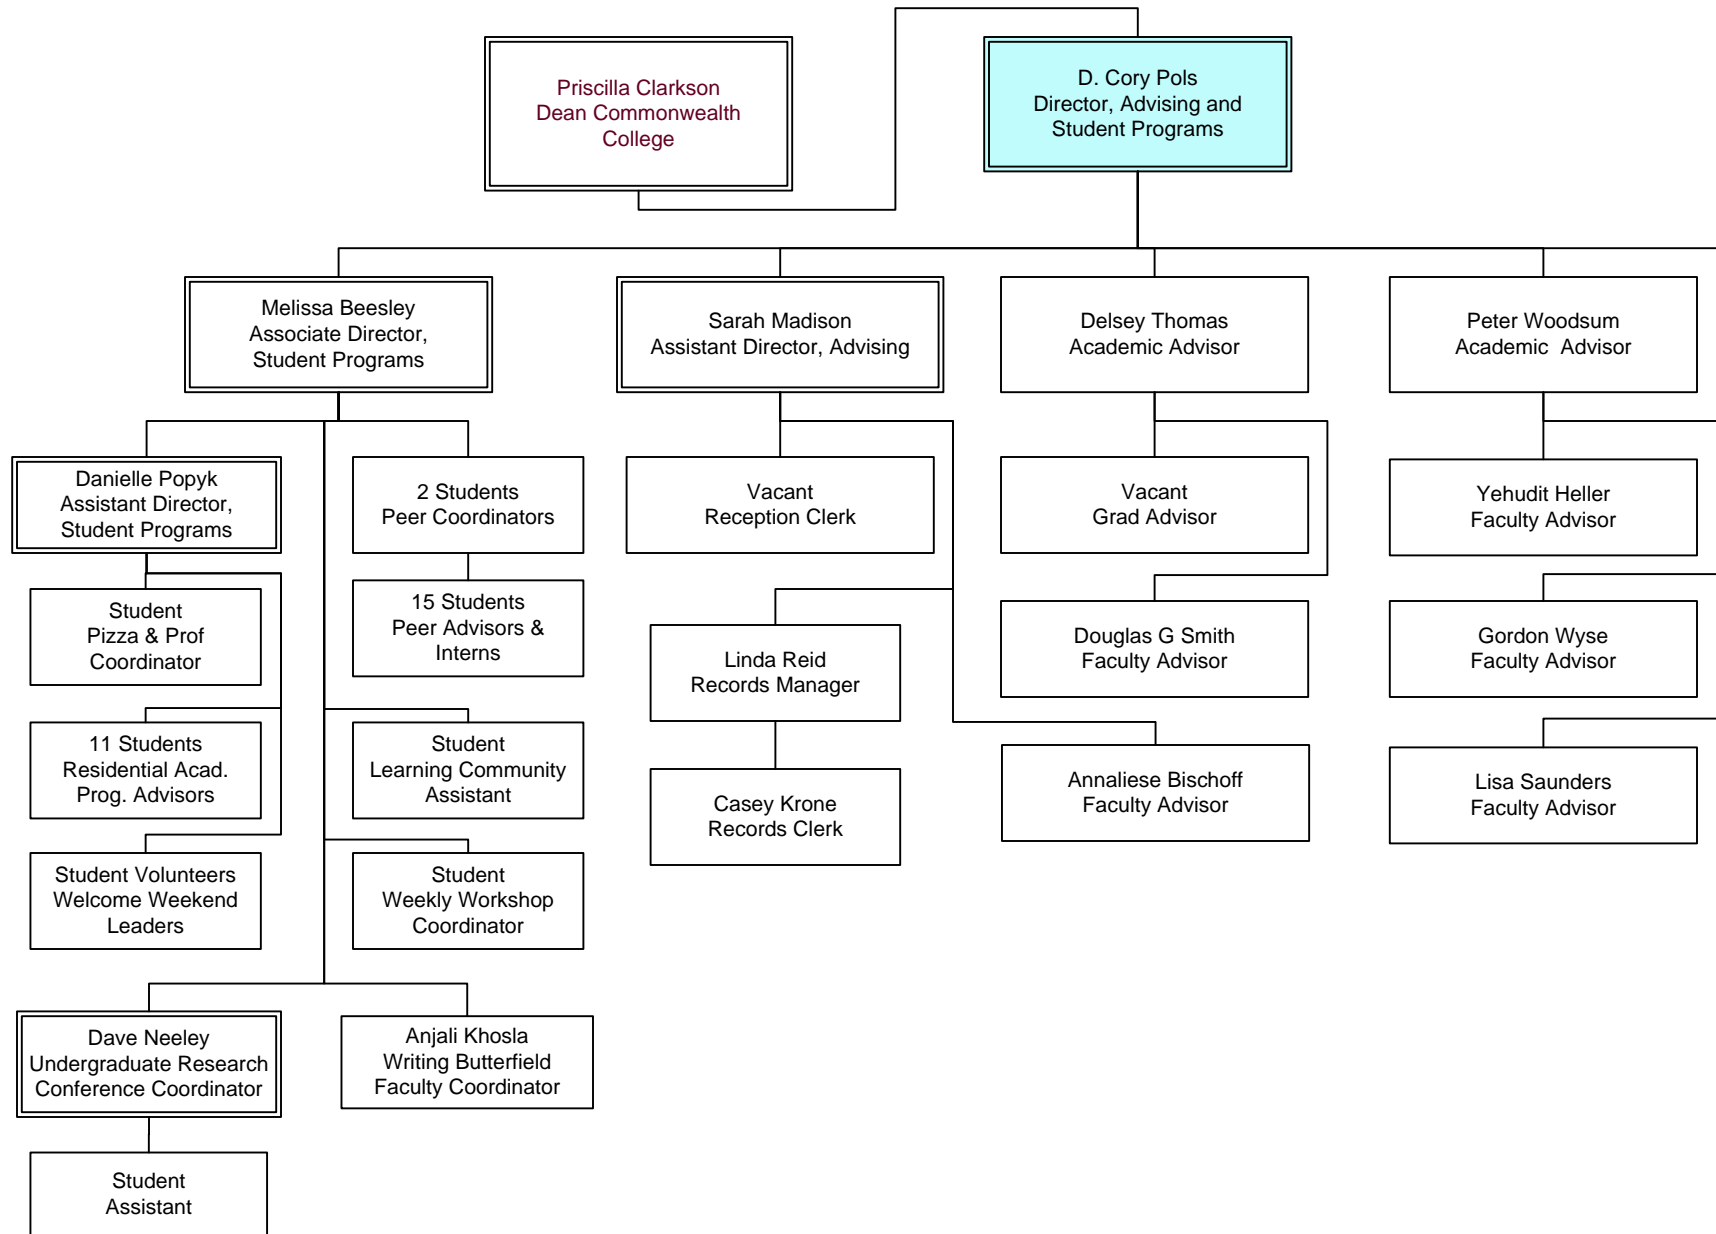

Commonwealth College

Advising and Student Programs

Administration

Community Engagement Program

Student Recruitment and Retention

Academic Programs

Office of National Scholarship Advisement

Development

Outreach and External Programs

**Bachelors Degree
with Individual Concentration**